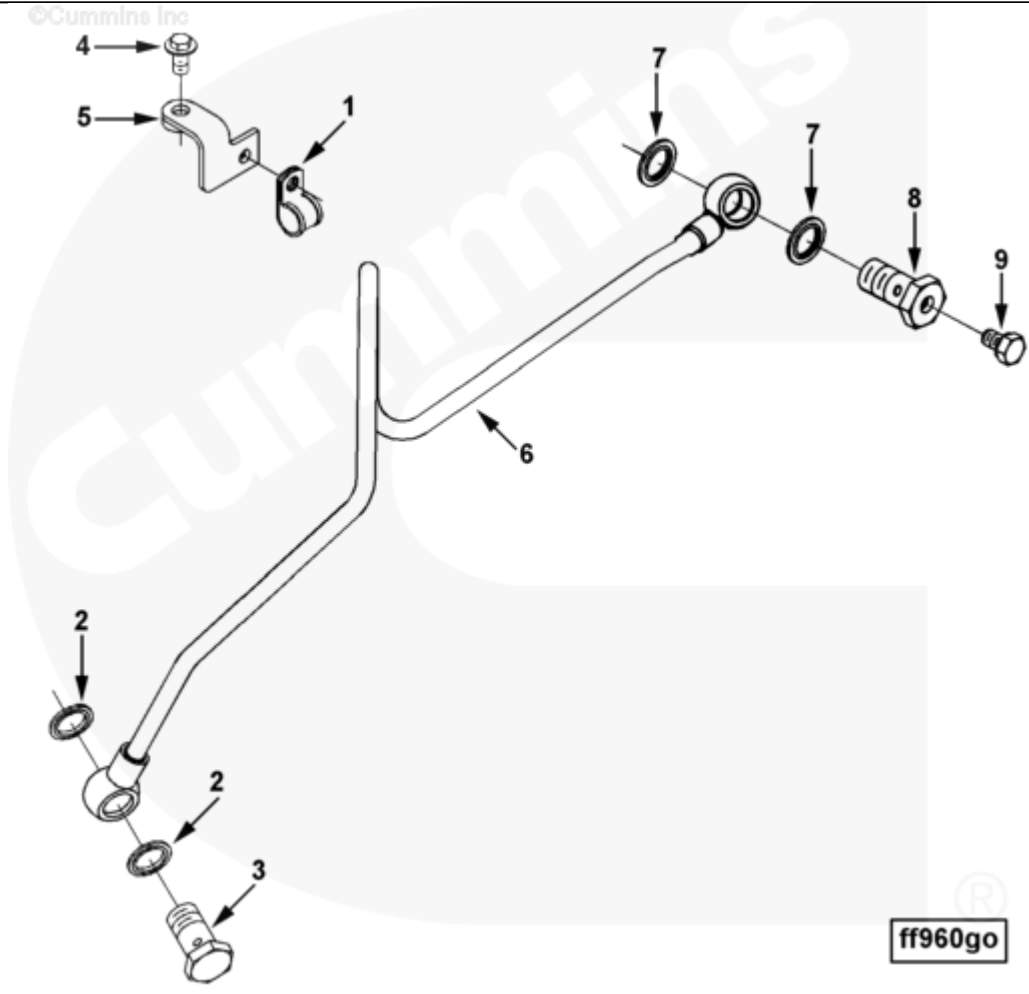

ff960go

[SMALL](#) | [MEDIUM](#) | [LARGE](#)

Cart	Ref No	Part Number	Part Description	Required	Remarks
<a href="#">View My Cart</a>					
		FF9766-06	Fuel Filter Plumbing		

					Engine Family: C Series
					Cylinders: 6
					Engine Design Phase: Current
					Product
					Pump Mfg/Model: Bosch P3000,
					Bosch P7100
					Governor Type: RSV
					Filter Location: Under head
					cylinder #5
					Banjo Screw to Filter Head:
					M6 threaded hole
					Injection Pump Supply Line
					Material: Steel Tubing
					Engine RPM Limitation: <=2500
					Use with Jacket water
					aftercooler.
					Can be
					used with or without drop-
					down grid heater.
<input type="checkbox"/>	1	<a href="#">3914711</a>	Clip	1	
<input type="checkbox"/>	2	<a href="#">3863988</a>	Sealing Washer	2	M14
<input type="checkbox"/>	3	<a href="#">3924725</a>	Banjo Connector Screw	1	M14 X 1.50 X 26.
<input type="checkbox"/>	4	<a href="#">3093923</a>	Hexagon Flange Head Cap Screw	1	M8 x 1.25 x 14
<input type="checkbox"/>	5	<a href="#">3930384</a>	Tube Brace	1	
<input type="checkbox"/>	6	<a href="#">3930766</a>	Fuel Supply Tube	1	
<input type="checkbox"/>	7	<a href="#">3935171</a>	Sealing Washer	2	
<input type="checkbox"/>		<a href="#">3905860</a>	Banjo Connector Screw	1	Order Components Individually
<input type="checkbox"/>	8	<a href="#">3911446</a>	Banjo Connector Screw	1	M12 X 1.50 X 24.
<input type="checkbox"/>	9	<a href="#">3939570</a>	Captive Washer Cap Screw	1	M6 X 1.00 X 10.